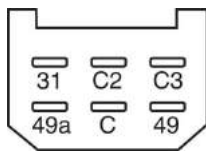

BLINKGEBER FLASHERS / PULSE GENERATORS

IKA-No.   Technical Details   References

9 9346 1   12V
2+1+1x21W
Lamp Failure
Control

Bosch   0 335 200 160
Hella   4DN006208-011, 4DN006208-017, 4DN006208-021
4DN006208-027, 4DN006208-031, 4DN006208-037
Iveco   5122663, 5125586, 51514910
51542780
Nagares   ITRD/6-12
Volvo   4803262