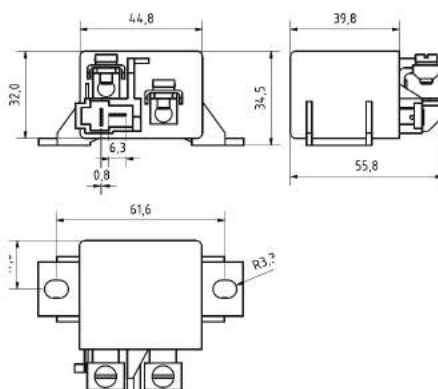

HD Relays / Hochleistungsrelais