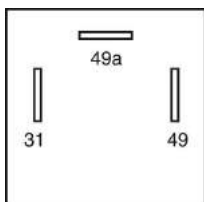

BLINKGEBER FLASHERS / PULSE GENERATORS

IKA-No.   Technical Details   References

9 9520 1   12V
NEW   2(4)x21W+0..4W
Fiat   7595406
Nagares   ITA/4-12, ITAS/4-12
PSA   549040486, 6323.07, 6323.15
7520053006, 7551093710, 925359780
Renault   7700576470, 7700628656, 7700639864
7701348105

9 9324 1   12V
0,1-150W LED

9 9508 1   12V
NEW   0,1-150W LED