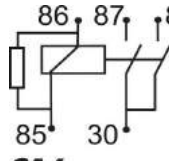

# RELAIS SONDERANWENDUNG SPECIFIC APPLICATION

IKA-No. Technical Details References

**9 9134 1** 12V  
40A  
AC Relay  
Hella  
VW  
4RA007507-061  
443 919 578C

**T1**

**9 9137 1** 24V  
2x150W  
Mechanical  
Latching Relay