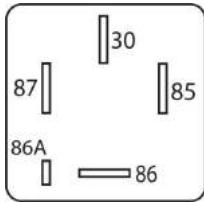

KRAFTSTOFFPUMPENRELAIS FUEL PUMP RELAYS

IKA-No. Technical Details References

9 9128 1 12V
30A VW 165 906 381