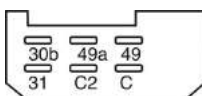

9 9184 1   24V
2+1/6x21W
Lamp Failure
Control