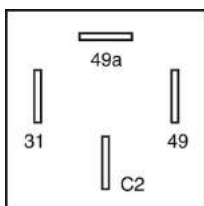

9 9028 1   24V
2+1/6x21W
Lamp Failure
Control
Nagares   ITGS/4-24