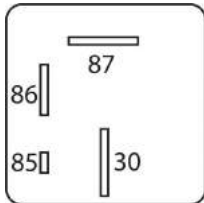

9 9133 1 12V
40A Hella
Porsche
VW 4RP008189-151
955 615 025 00
191 906 383 , 191 906 383 C, 857 951 253