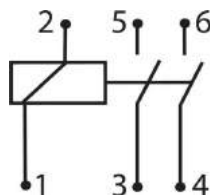

9 9355 1

12V  
40A  
Headlight Relay

Toyota

89520-1470

9 9356 1

12V  
50A  
Headlight Relay

GM

94118913