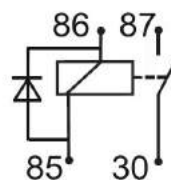

HD Relays / Hochleistungsrelais

C3