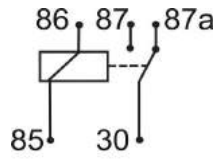

C4

9 9384 1   24V   10/20A   Changeover