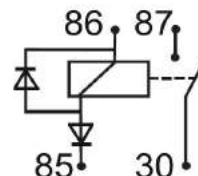

HD Relays / Hochleistungsrelais

C17