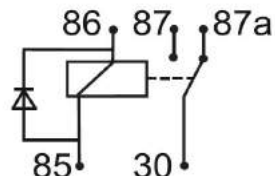

HD Relays / Hochleistungsrelais

C6