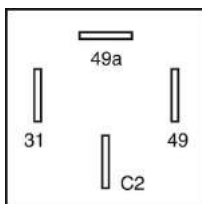

9 9181 1   24V
2+1+1/8x21W
Lamp Failure
Control