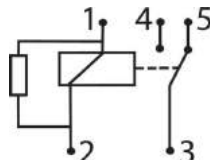

9 9355 1

12V  
40A  
Headlight Relay

Toyota

89520-1470

9 9356 1

12V  
50A  
Headlight Relay

GM

94118913