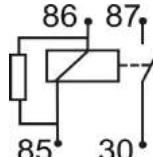

9 9170 1 12V
40A
Bosch
Iveco
John Deere
Nagares
Nissan
Renault
0 332 019 110, 0 332 019 453
60193651
AL 20 859 5
RLP/4-12R
25230-G4900
7700810395

T1

C2