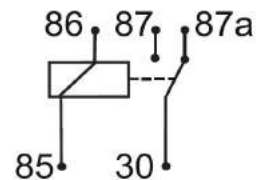

HD Relays / Hochleistungsrelais

C4