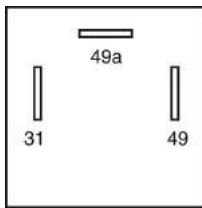

BLINKGEBER FLASHERS / PULSE GENERATORS

IKA-No.   Technical Details   References

9 9182 1   6V
42W