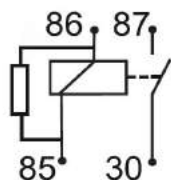

HD Relays / Hochleistungsrelais

C2