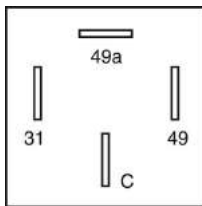

9 9026 1   12V
2/4x21W
Lamp Failure
Control

BMW	1 244 377, 1 244 392, 1 365 113 1 371 539, 1 371 907, 1366727 1371909, 61311366727, 61311371907
Bosch	0 335 200 078, 0 336 203 005, 0 336 206 004
Fiat	4476337
Ford	6041768, 6048781, 6126024 75DB-13350A-3A, 75DB-13350-AA, 85GG13350AA
Hella	4DB001887-001, 4DB001887-002, 4DB001887-021 4DB001887-022, 4DB003425-037, 4DB003425-041 4DB003425-047
Iveco	4069103
Mercedes Benz	001 544 48 32, 002 544 48 32, 002 544 86 32 002 544 91 32, 002 544 98 32, 0025443732 54201101
Opel	090055543, 09148292, 12 26 931 1226331, 1226902, 1226919 1226923, 1226929, 1226932
Porsche	111953227D, 901 618 303 02, 914 618 303 10 914 618 303 11
Volvo	1 210 124, 1 214 008, 1259615 20021891508
VW	111953227D, 191 953 227 A, 191 953 277 IH0 953 227