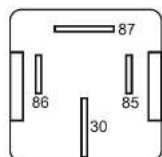

HD Relays / Hochleistungsrelais

T8