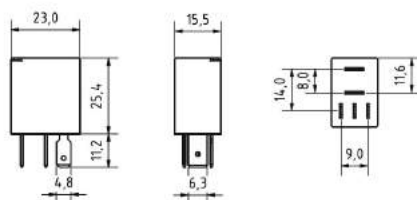

Ultra Micro Relays / Ultra Mikro Relais

T17

T18

C1

C4

Micro Relays / Mikro Relais

Version 2.8mm (T15 / T16)

Version 4.8mm (T13 / T14)