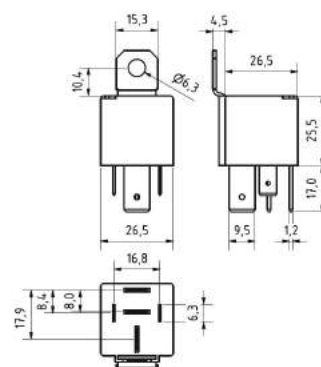

HD Relays / Hochleistungsrelais