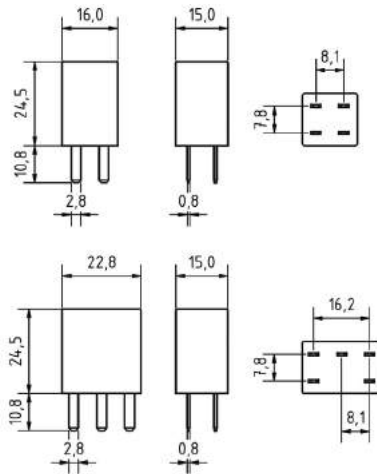

Ultra Micro Relays / Ultra Mikro Relais