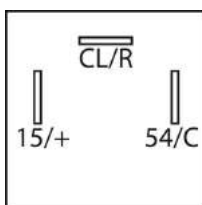

9 9193 1   24V
500W
Lamp Failure
Control

Nagares   ITN/500-24