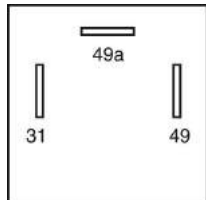

9 9350 1   12V
2/4x21W
Lamp Failure
Control