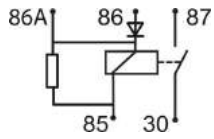

KRAFTSTOFFPUMPENRELAIS FUEL PUMP RELAYS

IKA-No. Technical Details References

9 9128 1 12V
30A VW 165 906 381