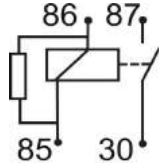

9 9133 1 12V
40A Hella
Porsche
VW 4RP008189-151
955 615 025 00
191 906 383 , 191 906 383 C, 857 951 253