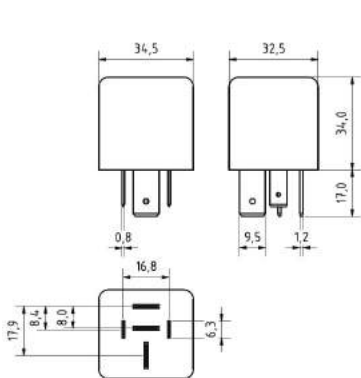

HD Relays / Hochleistungsrelais