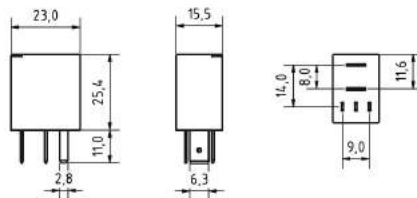

Ultra Micro Relays / Ultra Mikro Relais

T17

T18

C1

C4

Micro Relays / Mikro Relais

Version 2.8mm (T15 / T16)

Version 4.8mm (T13 / T14)