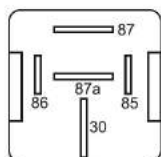

HD Relays / Hochleistungsrelais

T7