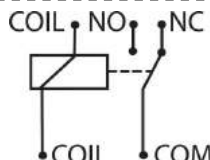

9 9355 1

12V  
40A  
Headlight Relay

Toyota

89520-1470

9 9356 1

12V  
50A  
Headlight Relay

GM

94118913