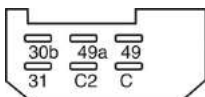

BLINKGEBER FLASHERS / PULSE GENERATORS

IKA-No.   Technical Details   References

9 9347 1   24V
DAF   0636222, 636222
Iveco   920690
MAN   81.25310.0034, 81.25310.6038
Mercedes Benz   001 544 5732, 0025440532, 0025448032
Nagares   ITRC-6
Volvo   1501686, 15048941, 1573780
          1582410, 1587993, 1623180