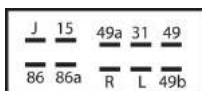

9 9252 1   24V
Lamp Failure
Control