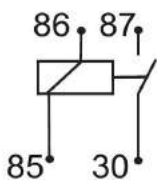

HD Relays / Hochleistungsrelais

C1