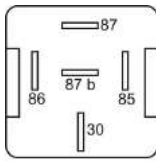

# RELAIS SONDERANWENDUNG SPECIFIC APPLICATION

IKA-No. Technical Details References

**9 9134 1** 12V  
40A  
AC Relay  
Hella  
VW  
4RA007507-061  
443 919 578C

**T1**

**9 9137 1** 24V  
2x150W  
Mechanical  
Latching Relay