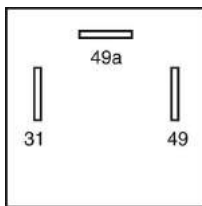

9 9027 1   12V
2/4x21W
Lamp Failure
Control

BMW	1 243 565, 1 244 314, 1 244 377 1 244 392, 1 365 113, 1 366 727 1 371 539, 1 371 907, 4 257 342
Bosch	0 335 200 003, 0 335 200 004, 0 335 200 012 0 335 200 013, 0 335 200 022, 0 335 200 023 0 335 200 027, 0 335 200 028, 0 335 200 035
Fiat	464 635 29, 608 05 630
Ford	4078559, 4162892, 6048781 81BG-13350-AB, 83BG-13350-AA, 85GG13350AA
Hella	4DB002478-171, 4DB002895-011, 4DB002895-012 4DB002895-017, 4DB002895-021, 4DB003750-060 4DB003750-071, 4DB003750-092, 4DB003750-102
Lucas	SFB161, SFB182
Mercedes Benz	002 544 13 32, 002 544 37 32, 002 544 48 32 002 544 85 32, 002 544 86 32, 002 544 98 32 003 544 27 32, 019 545 02 32, A002 544 86 32
Nagares	ITG/3-12, ITGS/3-12
Opel	090055543, 09148292, 12 26 919 12 26 929
Porsche	111 923 227 D, 111 953 227 D
Saab	40 69 985
Valeo	739187
VW	111 953 227 A, 111 953 227 B, 111 953 227 C 111 953 227 D, 113 953 227, 191 953 227 A 1H0953227, 431 953 231, 803 953 183 B