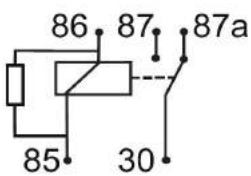

HD Relays / Hochleistungsrelais

C5