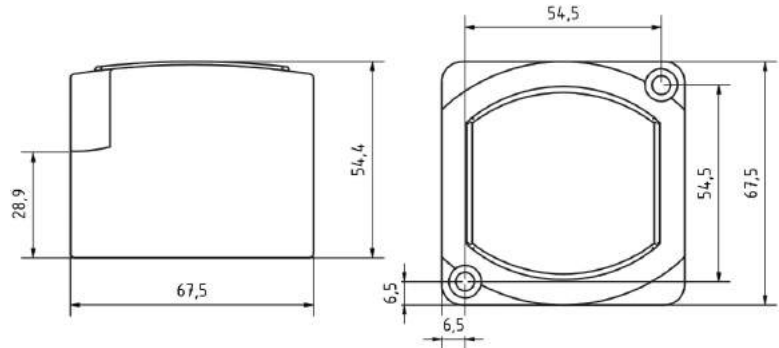

Intelligentes Batterietrennrelais / Voltage Sensitive Battery Relay