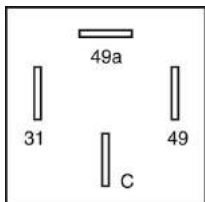

9 9367 1   24V
2/4x21W
Lamp Failure
Control
Hella   4DB009123-03
Mercedes Benz   A 002 544 84 32, A 002 544 95 32, A 002 544 97 32
Volvo   11087812